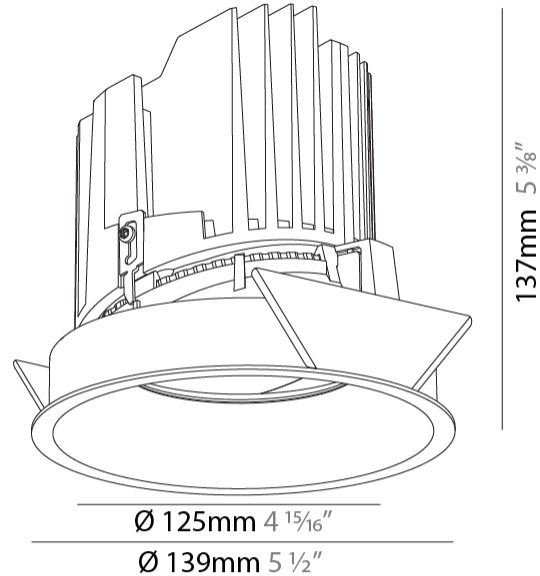

RATINGS AND CERTIFICATIONS

Certified By: Certified for North American Standards
IP rating: IP20