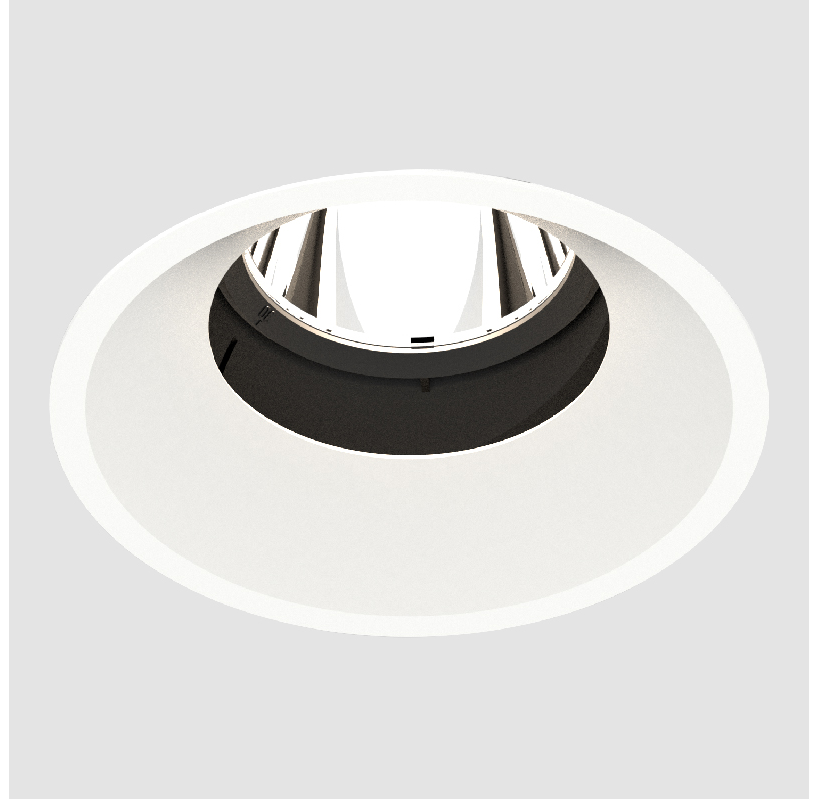

## BIONIQ ROUND SEMI ADJUSTABLE RECESSED

**A35299-** \_\_\_\_\_

base number    Color \_\_\_\_\_    Finishes \_\_\_\_\_  
 Temperature    (Diamond)

- To build a product code in our configurator select the specify button on the base model # product page
- To build a manual product code on this datasheet choose from the options listed below in blue font and add the suffix to the base model #

### GENERAL

Series: Bioniq  
 Subseries: Bioniq Round Semi Adjustable  
 Brand: Prolicht  
 Division: Architectural  
 Mounting Type: Recessed  
 Mounting Location: Ceiling  
 Subcategory: Downlight

### PHYSICAL

Shape: Round  
 Diameter (mm): 139  
 Diameter (in): 5 1/2  
 Height (mm): 137  
 Height (in): 5 3/8  
 Ceiling Thickness (mm): 10 / 12.5 / 15  
 Ceiling Thickness (in): 3/8 or 1/2 or 9/16  
 Min. Recessing Depth (mm): 150  
 Min. Recessing Depth (in): 5 7/8  
 Light Distribution: Adjustable / Downlight  
 Weight (kg): 0.814  
 Weight (lbs): 1.79  
 Fixture Finish: SSR / BKV / CWI / CRY / HAB / UFT / ITA / RUA / FTG / MYG / LOD / PUS / FRO / FUP / KIA / POP / BLS / SPG / MEY / GOH / GUM / CHC / COM / ABZ / JAG / OBR / MOS / ROR  
 Fixture Material: Aluminum Die Cast  
 Cut-out Measurements: 130mm / 5 1/8"

### GENERAL

Series: Bioniq  
 Subseries: Bioniq Round Wallwash  
 Brand: Prolicht  
 Division: Architectural  
 Mounting Type: Recessed  
 Mounting Location: Ceiling  
 Subcategory: Wallwash